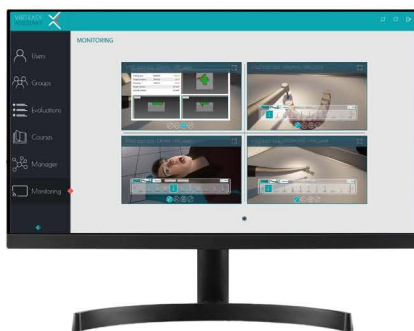

EXERCISES AVAILABLE IN VIRTEASY DENTAL **DESKTOP**

EXERCISES AVAILABLE IN VIRTEASY DENTAL **PRO**

VIRTEASY EDITOR

CREATE NEW EXERCISES

USE DICOM & STL SCANS

LIBRARY OF TEETH / CARIES

MULTIPLE STL IMPORT

PLAN IMPLANTS

SET PASS CRITERIA 

VIRTEASY ASSISTANT

MANAGE & EVALUATE USERS

MANAGE USERS AND GROUPS

TRACK PROGRESS

VIEW SIMULATORS REMOTELY

EXPORT USER EVALUATIONS / STL

MANAGE / ALLOCATE COURSES 

VIRTEASY UNIVERSITY

VIRTEASY IS NOW RUNNING
ON **UNREAL ENGINE** THANKS
TO AN **EPIC MEGAGRANT** FROM
EPIC GAMES!

INTEGRATIONS

- 3D PRINTERS
- DICOM SCANNERS
- STL SCANNERS
- STUDENT LOGBOOK

FIND YOUR LOCAL DISTRIBUTOR AT VIRTEASY.COM/SALES