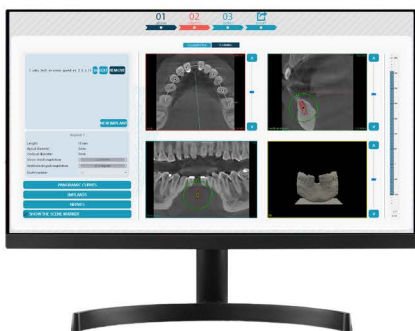

VIRTEASY DENTAL
PRO

ONLINE CLIENT SPACE	✓	✓
SUPPORT @ DISTANCE	✓	✓
6-12 MONTHS UPDATES	✓	✓
ANIMATED VIRTUAL PATIENT	✓	✓
FULL 3D ENVIRONMENT	✓	✓
ADJUSTABLE	✗	✓
VALIDATED ASSESSMENTS	✗	✓
TWO MONITORS	✗	✓

EXERCISES AVAILABLE IN VIRTEASY DENTAL **DESKTOP**

EXERCISES AVAILABLE IN VIRTEASY DENTAL **PRO**

VIRTEASY EDITOR

CREATE NEW EXERCISES

USE DICOM & STL SCANS

LIBRARY OF TEETH / CARIES

MULTIPLE STL IMPORT

PLAN IMPLANTS

SET PASS CRITERIA 

VIRTEASY ASSISTANT

MANAGE & EVALUATE USERS

MANAGE USERS AND GROUPS

TRACK PROGRESS

VIEW SIMULATORS REMOTELY

EXPORT USER EVALUATIONS / STL

MANAGE / ALLOCATE COURSES 